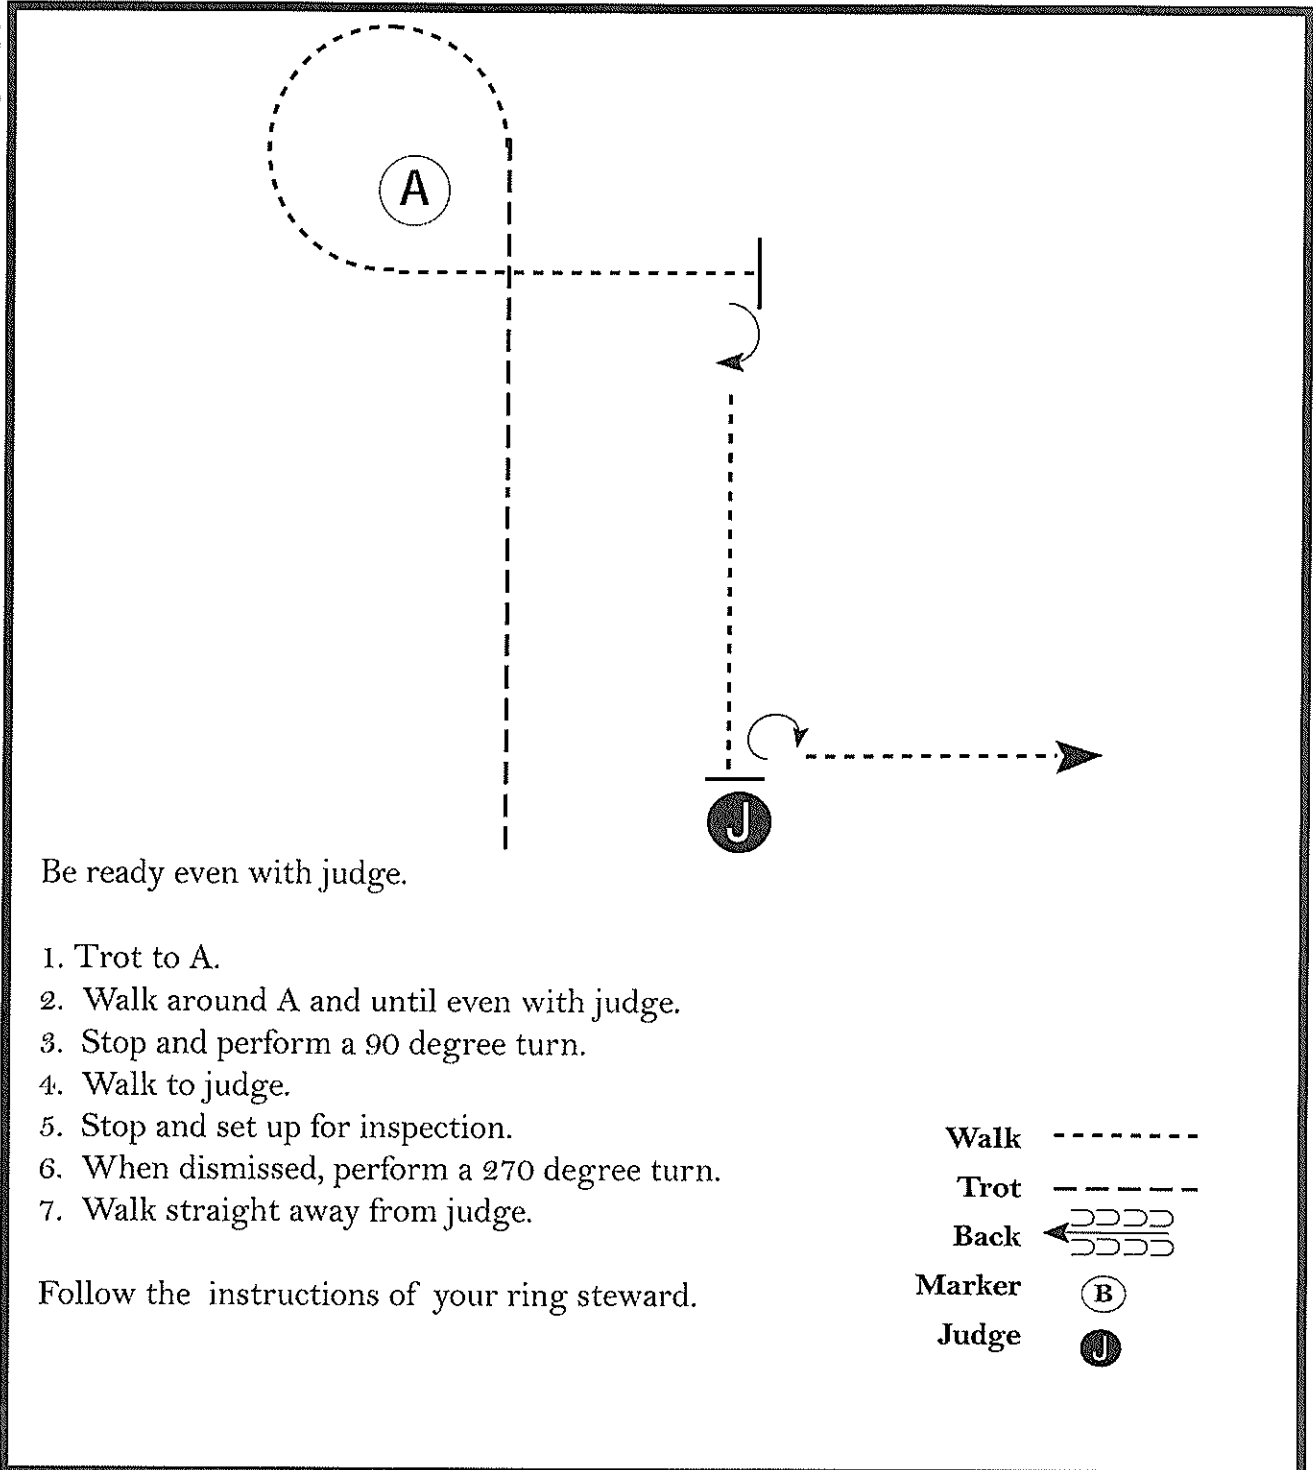

ISHSA Spring Double Point Show

Showmanship – APHA Youth and APHA Amateur

Classes: 74, 76, 77

ISHSA Spring Double Point Show

Showmanship – Walk Trot and Mini/Pony

Classes: 65, 66, 67, 78, 79

ISHSA Spring Double Point Show

Showmanship- Walk Only

Classes: 68, 80

ISHSA Spring Double Point Show

Showmanship – ISHSA and APHA Novice

Classes: 69, 70, 71, 72, 73, 75