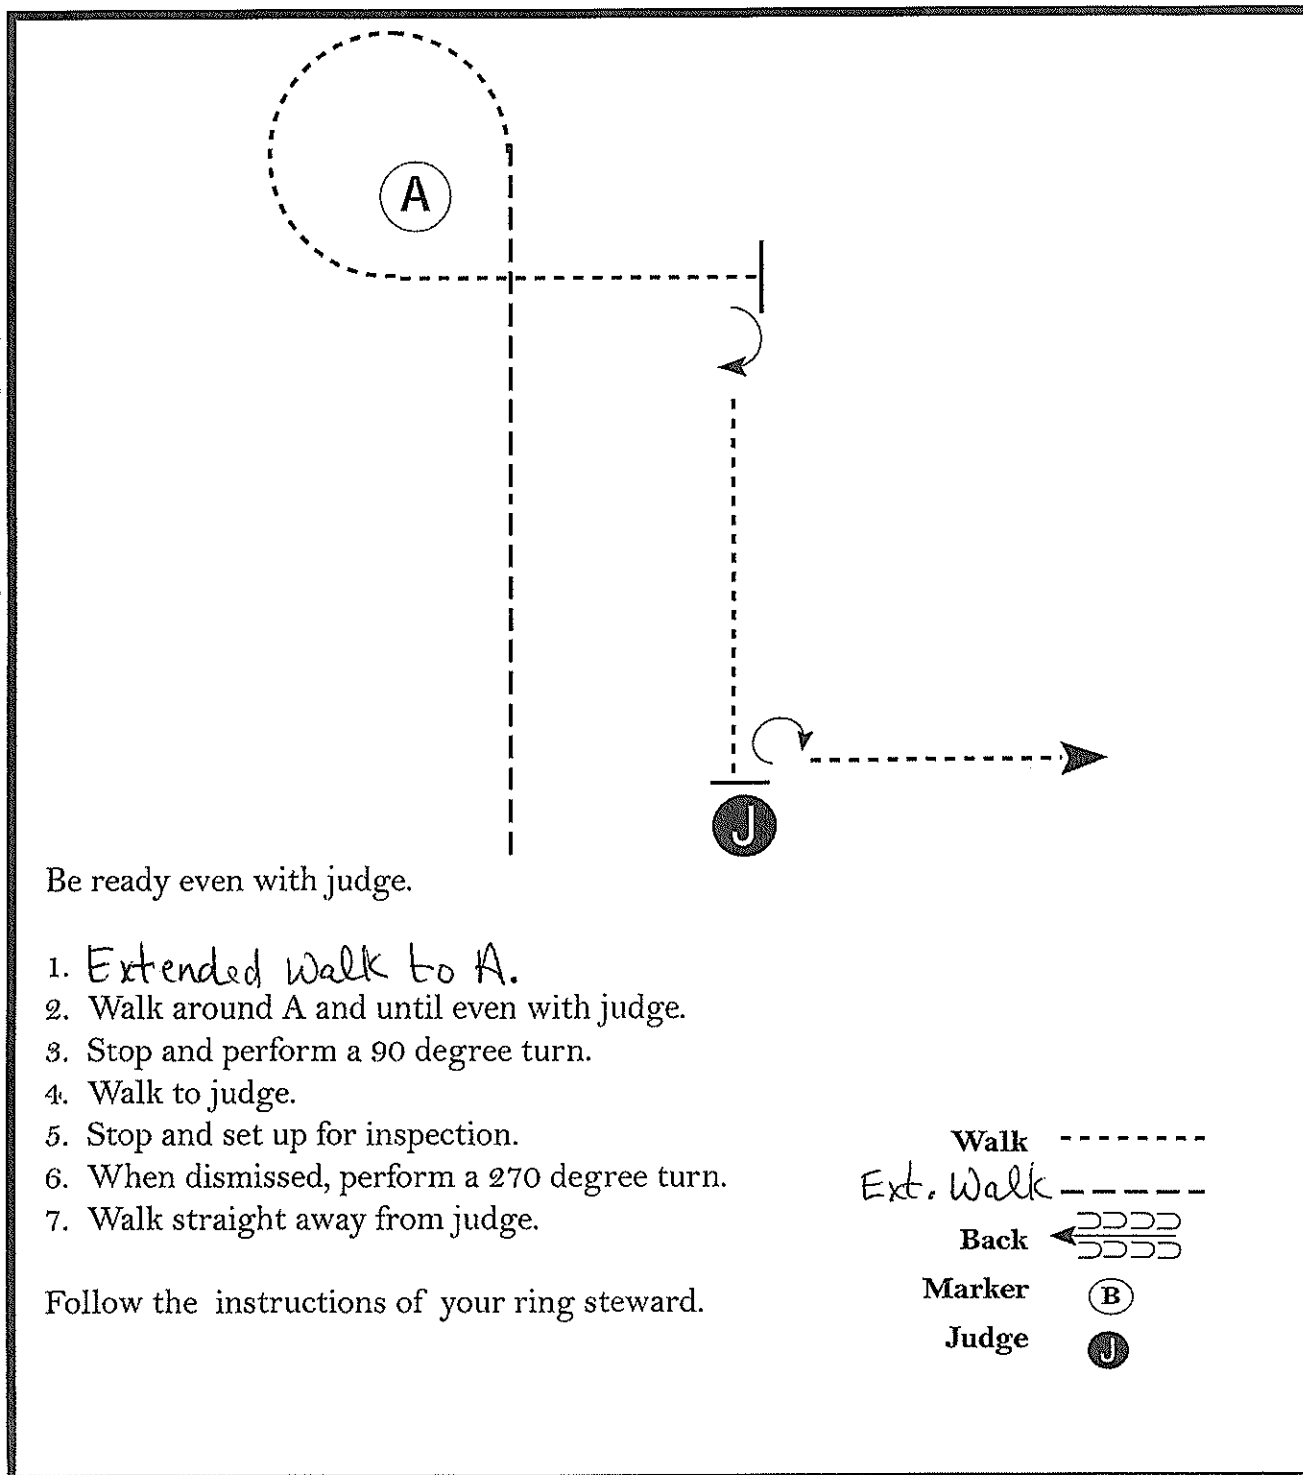

ISHSA Spring Double Point Show

Showmanship – APHA Youth and APHA Amateur

Classes: 74, 76, 77

ISHSA Spring Double Point Show

Showmanship – Walk Trot and Mini/Pony

Classes: 65, 66, 67, 78, 79

ISHSA Spring Double Point Show

Showmanship- Walk Only

Classes: 68, 80

ISHSA Spring Double Point Show

Showmanship – ISHSA and APHA Novice

Classes: 69, 70, 71, 72, 73, 75